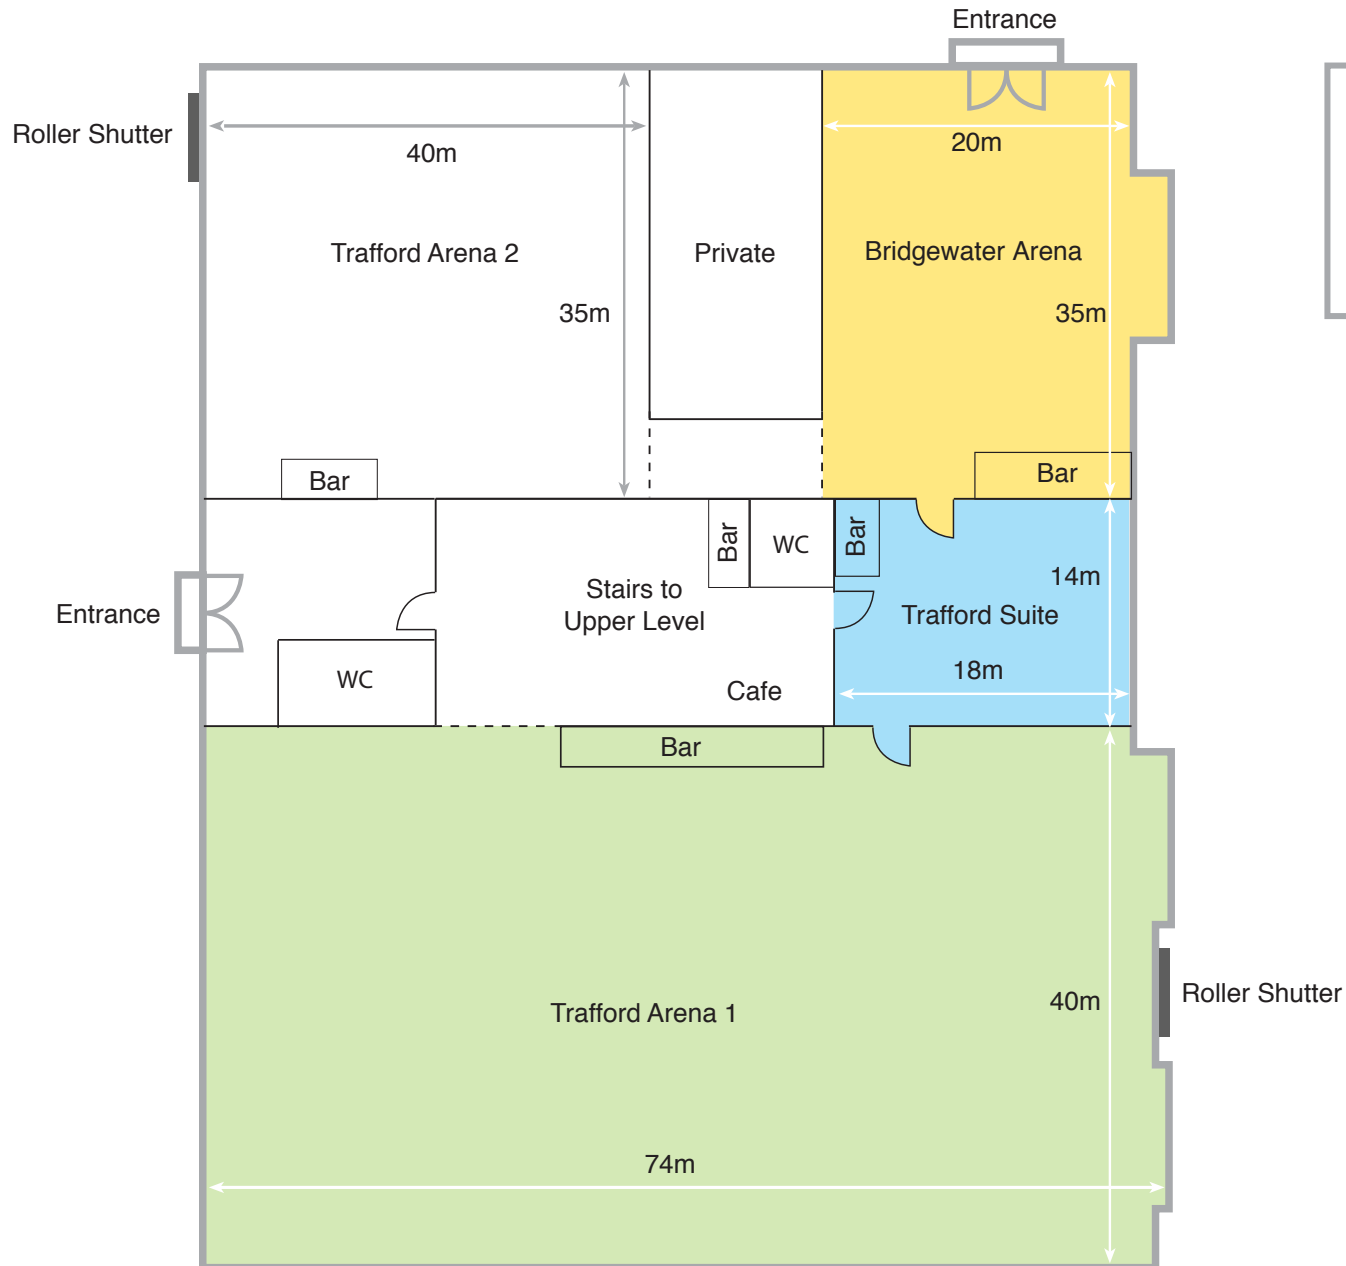

GROUND LEVEL

UPPER LEVEL

BEC Arena
Longbridge Road
Trafford Park
Manchester
M17 1SN
UK

0161 876 0007
becmanchester.com